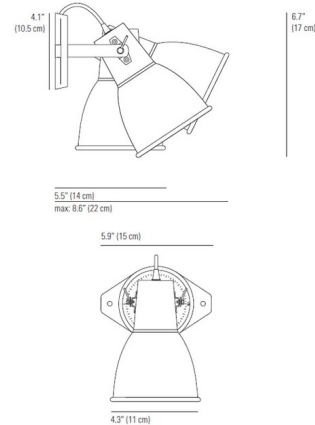

CLICK TO VIEW PRODUCT

Notes: