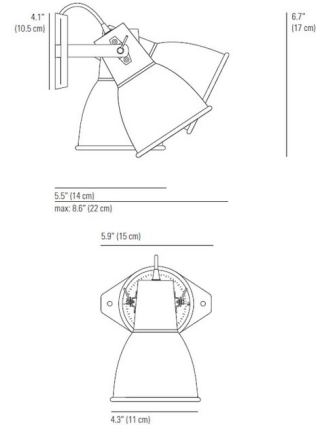

CLICK TO VIEW PRODUCT

Notes: