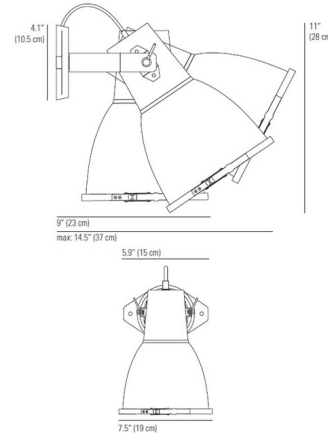

### Specifications

COLOR	Etched Glass
BODY FINISH	Natural Aluminum
WATTAGE	8W
DIMMER	Standard 120V
DIMENSIONS	7.5"W x 11"H x 9"D
BULB NOT INCLUDED	1 x A19/Medium (E26)/8W/120V LED
OTHER BULB OPTIONS	1 x A19/Medium (E26)/120V LED 1 x A19/Medium (E26)/60W/120V Incandescent
COUNTRY OF ORIGIN	United Kingdom

### Technical Information

PRODUCT DIMENSIONS . . . . . Backplate: 4.1" Dia.

Shown in natural aluminum / etched glass

CLICK TO VIEW PRODUCT

Notes: