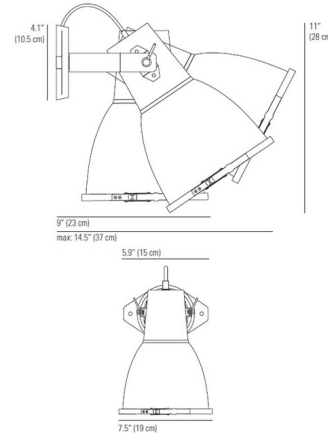

CLICK TO VIEW PRODUCT

Notes: