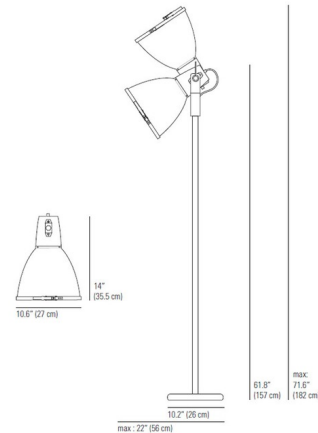

By Original BTC

Description

The Stirrup 3 Floor Lamp is the ultimate in industrial chic. Inspired by the searchlight on the back of a toy lorry, this piece blends into a variety of styles. Head adjusts to direct light where you need it. Available in Black and Aluminum finishes with an Etched Glass diffuser to soften the light beautifully. Comes with a black and white cotton braid cord. Made in the UK. UL listed.

Specifications

COLOR	Etched Glass
BODY FINISH	Black
WATTAGE	100W
DIMMER	N/A
DIMENSIONS	22"W x 71.6"H
BULB NOT INCLUDED	1 x A19/Medium (E26)/100W/120V Incandescent
OTHER BULB OPTIONS	1 x A19/Medium (E26)/120V LED
COUNTRY OF ORIGIN	United Kingdom

Technical Information

PRODUCT DIMENSIONS	Cord: 120"
--------------------	------------

Shown in black / etched glass

CLICK TO VIEW PRODUCT

Notes: