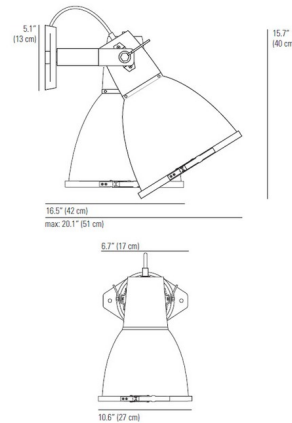

### Specifications

COLOR . . . . . Frosted  
BODY FINISH . . . . . Black  
WATTAGE . . . . . 100W  
DIMMER . . . . . Standard 120V  
DIMENSIONS . . . . . 10.75"W x 15.75"H x 16.5"D  
BULB NOT INCLUDED . . . . . 1 x A19/Medium (E26)/100W/120V Incandescent  
OTHER BULB OPTIONS . . . . . 1 x A19/Medium (E26)/120V LED  
COUNTRY OF ORIGIN . . . . . United Kingdom

### Technical Information

PRODUCT DIMENSIONS . . . . . Backplate: 5.1" Dia.

CLICK TO VIEW PRODUCT

Notes: