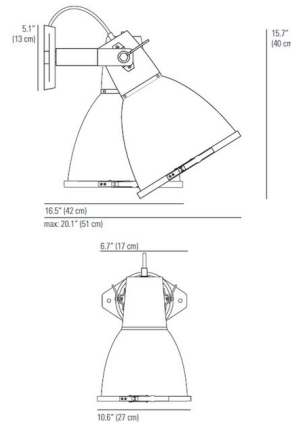

### Specifications

COLOR	Frosted
BODY FINISH	Natural Aluminum
WATTAGE	100W
DIMMER	Standard 120V
DIMENSIONS	10.75"W x 15.75"H x 16.5"D
BULB NOT INCLUDED	1 x A19/Medium (E26)/100W/120V Incandescent
OTHER BULB OPTIONS	1 x A19/Medium (E26)/120V LED
COUNTRY OF ORIGIN	United Kingdom