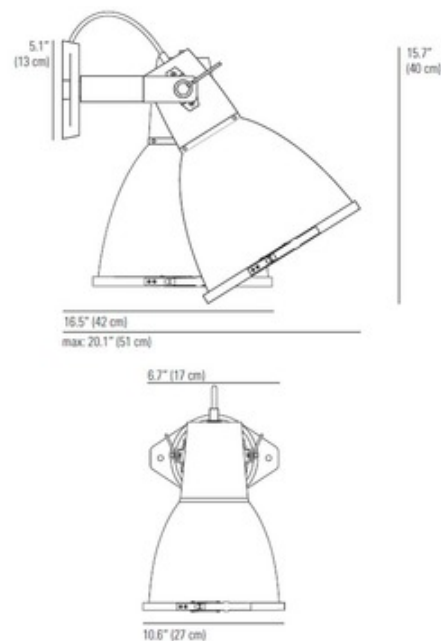

Shown in: Natural Aluminum / Frosted

COMPANY

PROJECT

FIXTURE TYPE

APPROVED BY

DATE