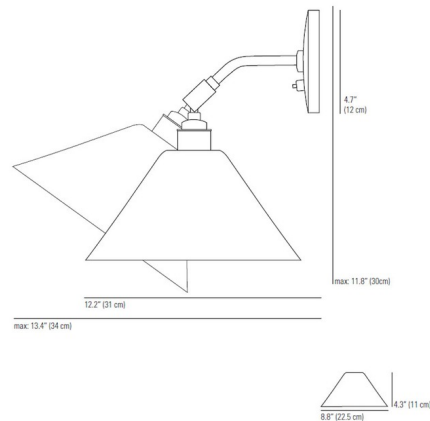

## Task Ceramic Wall Sconce By Original BTC

### Description

The Task Ceramic Wall Sconce is a classic British piece, perfect in a variety of styles. Features a Natural White Bone China shade with a Chrome finish. The shade adjusts to direct light where you desire. On/Off switch is located on the backplate. Made in the UK.

### Specifications

COLOR	Natural White
BODY FINISH	Chrome
WATTAGE	8W
DIMMER	Standard 120V
DIMENSIONS	8.75"W x 11.75"H x 12.2"D
BULB NOT INCLUDED	1 x A19/Medium (E26)/8W/120V LED
OTHER BULB OPTIONS	1 x A19/Medium (E26)/120V LED 1 x A19/Medium (E26)/60W/120V Incandescent
COUNTRY OF ORIGIN	United Kingdom