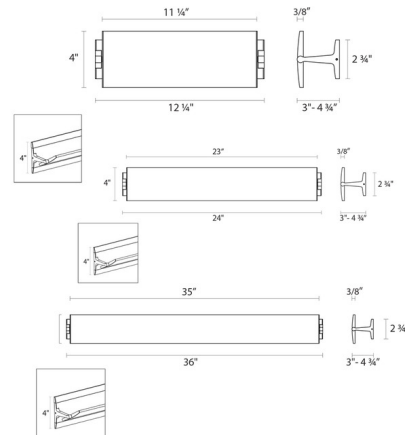

Shown in textured white