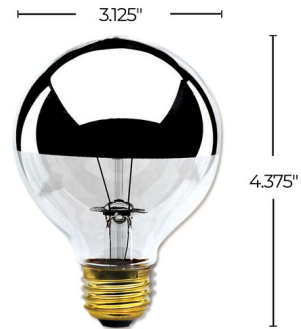

By Bulbrite

Description

The G25 Medium Base Half Chrome Globe lamp features a mirror top perfect for base up overhead fixtures. Available in a 40 watt (280 lumens) option, 2700K color temperature. 1,500 hour average lamp life. 3.13 inch diameter x 4.38 inch height.

Specifications

COLOR Half Chrome / Clear
BODY FINISH N/A
WATTAGE 40W
DIMMER Standard 120V
DIMENSIONS 3.13"W x 4.38"H
BULB G25/Medium (E26)/40W/120V Incandescent
COUNTRY OF ORIGIN China

Technical Information

LAMP LIFE 1500 hours
COLOR RENDERING 100 CRI
LAMP COLOR 2700K
LUMENS/WATT 7.00
LUMINOUS FLUX 280 lumens

Shown in half chrome / clear

WILL IT FIT?

BASE SIZE:
E26 - STANDARD

CLICK TO VIEW PRODUCT

Notes: