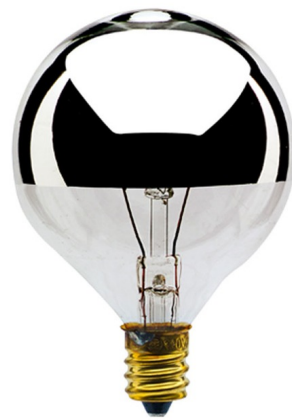

Lightology

lightology.com
866-954-4489
04-25-26

Project: _____

Company: _____

Location: _____ Fixture Type: _____

SPEC #: **BUB890863**

Approved On: _____ Approved By: _____

G16.5 Candelabra Base Half Chrome 25W 120V 25-PACK

By Bulbrite

Description

G16.5 Candelabra (E12) Base Half Chrome 120 volt incandescent lamp. Available in 25 or 40 watt. Mirrored top reflects light toward base. Average lamp life 1500 hours. Sold as a 25-pack.

Specifications

COLOR Half Chrome / Clear
BODY FINISH N/A
WATTAGE 25W
DIMMER Standard 120V
DIMENSIONS 2"W x 2.75"H
BULB G16.5/Candelabra (E12)/25W/120V Incandescent
COUNTRY OF ORIGIN China

Technical Information

LAMP LIFE 1500 hours
BEAM ANGLE 360°
COLOR RENDERING 100 CRI
LAMP COLOR 2700K

Shown in half chrome / clear

2"

2.75"

WILL IT FIT?

BASE SIZE:
E12 - CANDELABRA

CLICK TO VIEW PRODUCT

Notes: