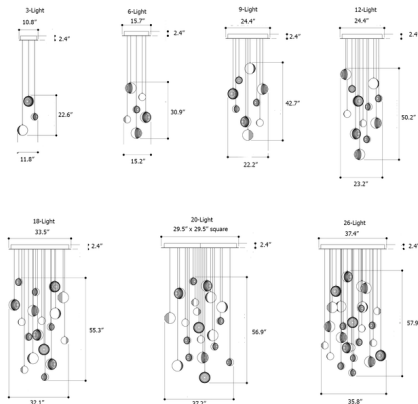

Description

The Dark & Bright Star Multi Light Pendant is a grouping of small lighted objects that are powerful in both design and craft. The light source is at the end of each of the pipes finished in metal, the pipe is then placed within the mouth-blown glass piece, creating the shining center of a precisely cut polished or sandblasted crystal star. Includes White canopy, power supply and 98.4 inch cord lengths. Cords can be pre-cut to varying lengths (see attached manufacturer installation instructions for more information). TRIAC or 0-10V dimming.

Specifications

COLOR White
 BODY FINISH Anthracite
 WATTAGE 3.6W
 DIMMER Standard 120V
 DIMENSIONS 11.8"W x 22.6"H
 BULB INCLUDED 3 x JC/G4 (bipin)/1.2W/12V LED
 COUNTRY OF ORIGIN Czech Republic

Technical Information

PRODUCT DIMENSIONS Cord Lengths: 98.4"
 COLOR RENDERING 90 CRI
 LAMP COLOR 2700K
 LUMENS/WATT 250.00
 LUMINOUS FLUX 300 lumens

Shown in anthracite / white

CLICK TO VIEW PRODUCT

Notes: