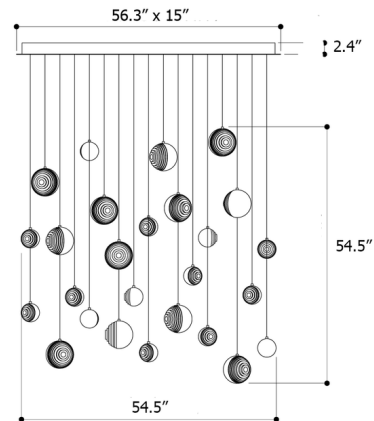

Description

The Dark & Bright Star Linear Chandelier is a grouping of small lighted objects that are powerful in both design and craft. The light source is at the end of each of the pipes finished in Anthracite or Brushed Gold, the pipe is then placed within the mouth-blown glass piece, creating the shining center of a precisely cut polished Cigar or sandblasted White with Clear crystal stars. Available with Anthracite or Brushed Gold accents and White canopy. Includes White canopy, power supply and 98.4 inch cord lengths. Cords can be pre-cut to varying lengths (see attached manufacturer installation instructions for more information).

Specifications

COLOR	White
BODY FINISH	Anthracite
WATTAGE	31.2W
DIMMER	Standard 120V
DIMENSIONS	54.5"L x 15"W x 54.5"H
BULB INCLUDED	26 x JC/G4 (bipin)/1.2W/12V LED
COUNTRY OF ORIGIN	Czech Republic

Technical Information

PRODUCT DIMENSIONS	Cord Lengths: 98.4"
COLOR RENDERING	80 CRI
LAMP COLOR	2700K
LUMENS/WATT	2,166.67
LUMINOUS FLUX	2600 lumens

Shown in anthracite / white

CLICK TO VIEW PRODUCT

Notes: