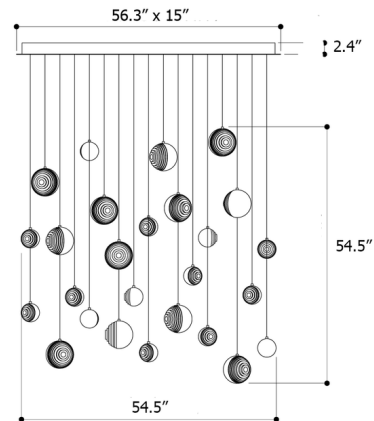

Description

The Dark & Bright Star Linear Chandelier is a grouping of small lighted objects that are powerful in both design and craft. The light source is at the end of each of the pipes finished in Anthracite or Brushed Gold, the pipe is then placed within the mouth-blown glass piece, creating the shining center of a precisely cut polished Cigar or sandblasted White with Clear crystal stars. Available with Anthracite or Brushed Gold accents and White canopy. Includes White canopy, power supply and 98.4 inch cord lengths. Cords can be pre-cut to varying lengths (see attached manufacturer installation instructions for more information).

Specifications

| | |
|-------------------|---------------------------------|
| COLOR | White |
| BODY FINISH | Anthracite |
| WATTAGE | 31.2W |
| DIMMER | Standard 120V |
| DIMENSIONS | 54.5"L x 15"W x 54.5"H |
| BULB INCLUDED | 26 x JC/G4 (bipin)/1.2W/12V LED |
| COUNTRY OF ORIGIN | Czech Republic |

Technical Information

| | |
|--------------------|---------------------|
| PRODUCT DIMENSIONS | Cord Lengths: 98.4" |
| COLOR RENDERING | 80 CRI |
| LAMP COLOR | 2700K |
| LUMENS/WATT | 2,166.67 |
| LUMINOUS FLUX | 2600 lumens |

Shown in anthracite / white

CLICK TO VIEW PRODUCT

Notes: