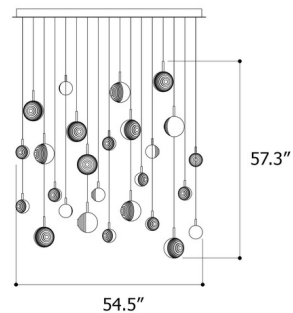

By Bomma

Description

The Dark & Bright Star Linear Chandelier is a grouping of small lighted objects that are powerful in both design and craft. The light source is at the end of each of the pipes finished in Anthracite or Brushed Gold, the pipe is then placed within the mouth-blown glass piece, creating the shining center of a precisely cut polished Cigar or sandblasted White with Clear crystal stars. Choose from all White with Anthracite accents, all Cigar with Brushed Gold accents, or a Cigar/White mix with both Anthracite and Brushed Gold accents. Includes White canopy, power supply and 98.4 inch cord lengths. Cords can be pre-cut to varying lengths (see attached manufacturer installation instructions for more information). TRIAC or 0-10V dimming.

Specifications

COLOR White
BODY FINISH White / Anthracite
WATTAGE 31.2W
DIMMER Standard 120V
DIMENSIONS 54.5"W x 58"H
BULB INCLUDED 26 x JC/G4 (bipin)/1.2W/12V LED
COUNTRY OF ORIGIN Czech Republic

Technical Information

PRODUCT DIMENSIONS Cord Lengths: 98.4"
COLOR RENDERING 80 CRI
LAMP COLOR 2700K
LUMENS/WATT 2,166.67
LUMINOUS FLUX 2600 lumens

Shown in white / anthracite / white

CLICK TO VIEW PRODUCT

Notes: