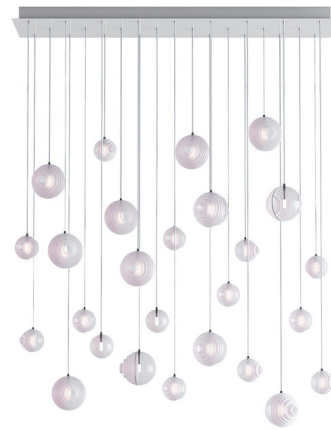

Lightology

lightology.com
866-954-4489
07-01-26

Project: _____
 Company: _____
 Location: _____ Fixture Type: _____
 SPEC #: **BOM891170**
 Approved On: _____ Approved By: _____

Dark & Bright Star Linear Chandelier By Bomma

Description

The Dark & Bright Star Linear Chandelier is a grouping of small lighted objects that are powerful in both design and craft. The light source is at the end of each of the pipes finished in Anthracite or Brushed Gold, the pipe is then placed within the mouth-blown glass piece, creating the shining center of a precisely cut polished Cigar or sandblasted White with Clear crystal stars. Available with Anthracite or Brushed Gold accents and White canopy. Includes White canopy, power supply and 98.4 inch cord lengths. Cords can be pre-cut to varying lengths (see attached manufacturer installation instructions for more information).

Specifications

COLOR	White
BODY FINISH	Anthracite
WATTAGE	31.2W
DIMMER	Standard 120V
DIMENSIONS	54.5"L x 15"W x 54.5"H
BULB INCLUDED	26 x JC/G4 (bipin)/1.2W/12V LED
COUNTRY OF ORIGIN	Czech Republic

Technical Information

PRODUCT DIMENSIONS	Cord Lengths: 98.4"
COLOR RENDERING	80 CRI
LAMP COLOR	2700K
LUMENS/WATT	2,166.67
LUMINOUS FLUX	2600 lumens

Shown in anthracite / white

CLICK TO VIEW PRODUCT

Notes: