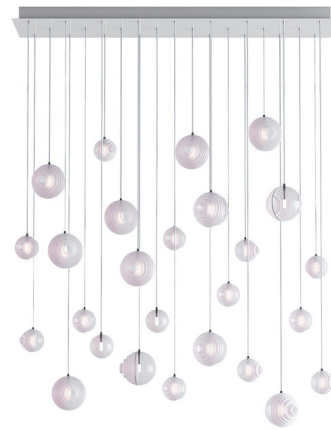

Lightology

lightology.com
866-954-4489
07-01-26

Project: _____
Company: _____
Location: _____ Fixture Type: _____
SPEC #: **BOM891170**
Approved On: _____ Approved By: _____

Dark & Bright Star Linear Chandelier By Bomma

Description

The Dark & Bright Star Linear Chandelier is a grouping of small lighted objects that are powerful in both design and craft. The light source is at the end of each of the pipes finished in Anthracite or Brushed Gold, the pipe is then placed within the mouth-blown glass piece, creating the shining center of a precisely cut polished Cigar or sandblasted White with Clear crystal stars. Available with Anthracite or Brushed Gold accents and White canopy. Includes White canopy, power supply and 98.4 inch cord lengths. Cords can be pre-cut to varying lengths (see attached manufacturer installation instructions for more information).

Specifications

COLOR	White
BODY FINISH	Anthracite
WATTAGE	31.2W
DIMMER	Standard 120V
DIMENSIONS	54.5"L x 15"W x 54.5"H
BULB INCLUDED	26 x JC/G4 (bipin)/1.2W/12V LED
COUNTRY OF ORIGIN	Czech Republic

Technical Information

PRODUCT DIMENSIONS	Cord Lengths: 98.4"
COLOR RENDERING	80 CRI
LAMP COLOR	2700K
LUMENS/WATT	2,166.67
LUMINOUS FLUX	2600 lumens

Shown in anthracite / white