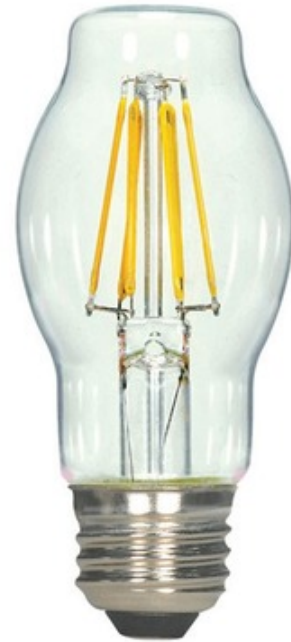

BRAND

Satco

DESCRIPTION

BT15 Filament Medium Base 120 Volt LED features a traditional incandescent look and feel. Omni-directional light source. Available with Very Warm White 2700K color temperature in a 4.5 watt option, 450 lumens, or a 6.5 watt option, 810 lumens, 80CRI. 360 degree beam angle. Clear filament. 4.5 watt equivalent to a 40 watt incandescent lamp. 6.5 watt equivalent to a 60 watt incandescent lamp. 15,000 hour average lamp life. 3 year limited warranty. UL listed for totally enclosed fixtures. Suitable for damp locations. See attached manufacturer reference for dimmer compatibility. Sold as a 2-pack.

Shown in: Clear

SHADE COLOR	Clear
BODY FINISH	N/A
WATTAGE	9W
DIMMER	Low Voltage Electronic
DIMENSIONS	1.9"W x 4.1"H
LAMP	2 x BT15/Medium (E26)/4.5W/120V LED

Technical Information

LUMINOUS FLUX	450 lumens
LUMENS/WATT	100.00
LAMP COLOR	2700 K
COLOR RENDERING	80 CRI
BEAM ANGLE	360°