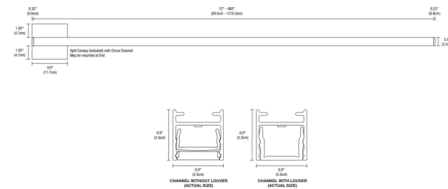

CLICK TO VIEW PRODUCT

Notes: