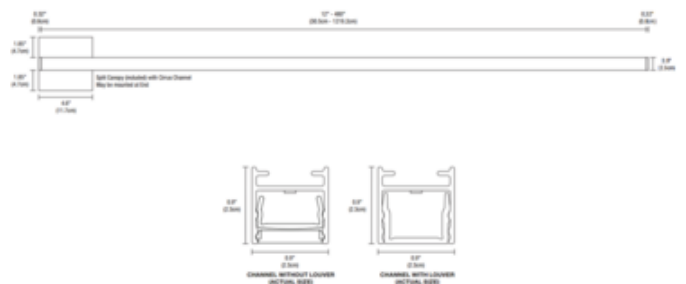

DESIGNER

Gregory Kay

BRAND

PureEdge Lighting

DESCRIPTION

Cirrus Ceiling Channel D1 Lens Static White Downlight with Remote 24VDC Power is a linear LED fixture that offers direct light in a clean, contemporary style. Cirrus is available in various increments from 12 to 480 inches, features a 60 degree beam spread clear frosted or 100 degree beam spread diffused white lens, optional black or white louver, four wattage options, and a spectrum of color temperature options. Includes a 4 inch square canopy and mounting clips (C-MCL) for use every 24 inches. Canopy mounts to a standard junction box either using the PS-60L-ELV-24VDC (50 Watt 24 Volt DC Power Supply) which fits inside junction box, or from a 24VDC remote Universal (UNI) power supply. Universal dimming with UNI power supply (TRIAC/ELV/0-10V). ELV dimming with PS-60L-ELV power supply. Note: Required power supply, dimmer control, and optional accessories sold separately.

Shown in: Satin Nickel / White Lens

SHADE COLOR	White Lens
BODY FINISH	Satin Nickel
WATTAGE	5W
DIMMER	Low Voltage Electronic
DIMENSIONS	12"L x 0.9"W x 0.9"H
INTEGRATED LED MODULE	
LAMP	1 x LED/5W/24V LED

Technical Information

LUMINOUS FLUX	235 lumens
LUMENS/WATT	47.00
LAMP COLOR	2700K
COLOR RENDERING	95 CRI
BEAM ANGLE	100°

SPEC # EDG89129

COMPANY

PROJECT

FIXTURE TYPE

APPROVED BY

DATE
