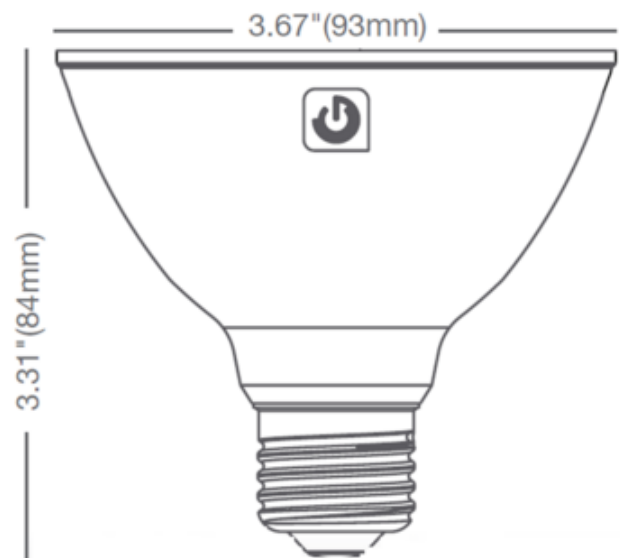

COMPANY	PROJECT	FIXTURE TYPE	APPROVED BY	DATE