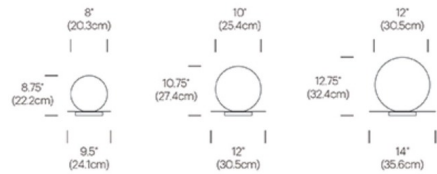

CLICK TO VIEW PRODUCT

Notes: