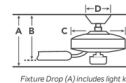

Fixture Drop (A) includes light kit