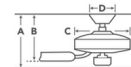

### Specifications

BLADE COLOR . . . . . Walnut  
 BODY FINISH . . . . . Polished Nickel  
 WATTAGE . . . . . 23W  
 DIMMER . . . . . Included  
 DIMENSIONS . . . . . 65"W x 14.5"H  
 INTEGRATED LED MODULE . . . . . 1 x LED/23W/120V LED

### Technical Information

COLOR RENDERING . . . . . 80 CRI  
 LAMP COLOR . . . . . 3000K  
 LUMENS/WATT . . . . . 69.57  
 LUMINOUS FLUX . . . . . 1600 lumens

Shown in polished nickel / walnut

HANGING MEASUREMENTS	
with 6" Downrod	
A	Fixture Drop from Ceiling . . . . . 14.5"
B	Blade Drop from Ceiling . . . . . 11.75"
C	Housing (width) . . . . . 10"
D	Ceiling Canopy (width) . . . . . 6.25"