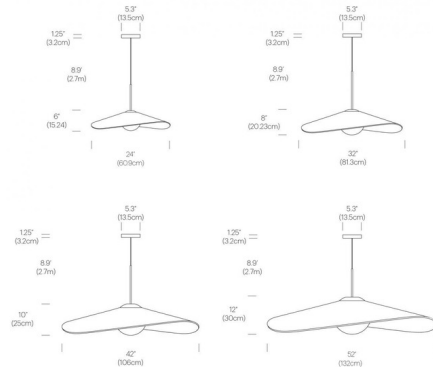

Shown in pebble grey / opaline

CLICK TO VIEW PRODUCT

Notes: