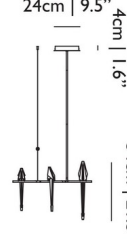

### Description

The Small Perch Light Branch Pendant has poetically elegant White synthetic paper birds perched atop a Brass frame. This stunning piece is sure to be a conversation starter, as you admire this triumph of nature and beauty. Includes suspension pole set: 2 x 19 inches, 2 x 5.9 inches, 2 x 3.9 inches.

### Specifications

COLOR	White
BODY FINISH	Brass
WATTAGE	18W
DIMMER	0-10V
DIMENSIONS	28.7"L x 14.2"W x 20.9"H
INTEGRATED LED MODULE	3 x LED/6W/120V LED
COUNTRY OF ORIGIN	Netherlands

### Technical Information

PRODUCT DIMENSIONS	Min / Max Overall Height: 11.8" / 61.8"
COLOR RENDERING	80 CRI
LAMP COLOR	3000K
LUMENS/WATT	56.00
LUMINOUS FLUX	336 lumens

Shown in brass / white

73cm | 28.7"

24cm | 9.5"

118cm | 46.5"

54cm | 21.3"

36cm | 14.2"

157cm | 61.8"

CLICK TO VIEW PRODUCT

Notes: