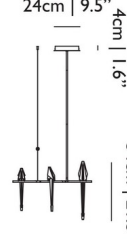

118cm | 46.5"

54cm | 21.3"

36cm | 14.2"

157cm | 61.8"