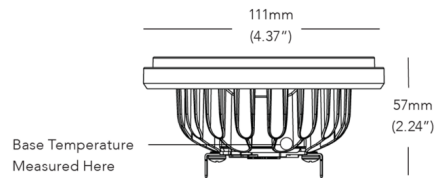

### Specifications

COLOR	Silver
BODY FINISH	N/A
WATTAGE	19W
DIMMER	Dimmable
DIMENSIONS	4.37"W x 2.24"H
BULB	1 x AR111/G53 (M4)/19W/12V LED

### Technical Information

LAMP LIFE	35000 hours
BEAM ANGLE	25°
COLOR RENDERING	95 CRI
LAMP COLOR	2700K
LUMENS/WATT	52.63
LUMINOUS FLUX	1000 lumens

Shown in silver

CLICK TO VIEW PRODUCT

Notes: