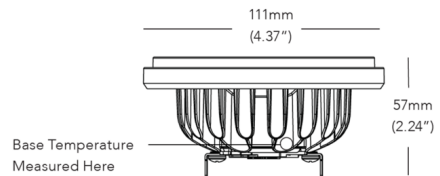

CLICK TO VIEW PRODUCT

Notes: