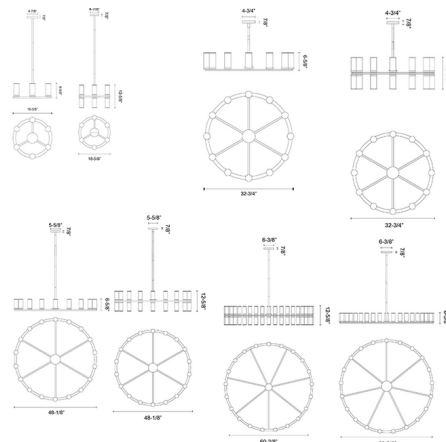

### Description

The Revolve Chandelier evokes the elegance of antique candle holders. Clear glass tubes are accented with metal rings and finished in Urban Bronze, Polished Nickel, or Natural Brass. Available in single and double light options four sizes with 6/12 lights, 12/24 lights, 18/36 lights, and 21/42 lights. Canopy: 4.8 inch diameter. UL listed. Note: 24 inch size not available in double or single option with Natural Brass or Urban Bronze finishes.

### Specifications

COLOR	Clear
BODY FINISH	Polished Nickel
WATTAGE	30W
DIMMER	Standard 120V
DIMENSIONS	17.3"W x 6.6"H
BULB NOT INCLUDED	6 x B11/Candelabra (E12)/5W/120V LED
OTHER BULB OPTIONS	6 x B10/Candelabra (E12)/120V LED 6 x B10/Candelabra (E12)/60W/120V Incandescent
COUNTRY OF ORIGIN	China

### Technical Information

PRODUCT DIMENSIONS . . . . Downrods: One 4", One 6" and Three 12" Included

Shown in polished nickel / clear

CLICK TO VIEW PRODUCT

Notes: