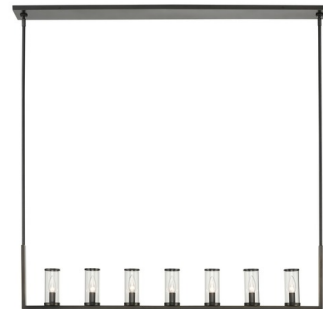

By Alora

Description

The Revolve Linear Pendant evokes the elegance of antique candle holders. Clear glass tubes are accented with metal rings and finished in Urban Bronze, Polished Nickel, or Natural Brass. Available in single and double light options. Canopy: 49.2 inch x 4.3 inch rectangle. UL listed.

Specifications

COLOR Clear
BODY FINISH Urban Bronze
WATTAGE 35W
DIMMER Standard 120V
DIMENSIONS 43"L x 4.3"W x 10.4"H
BULB NOT INCLUDED 7 x B11/Candelabra (E12)/5W/120V LED
OTHER BULB OPTIONS 7 x B10/Candelabra (E12)/120V LED
7 x B10/Candelabra (E12)/60W/120V Incandescent
COUNTRY OF ORIGIN China

Technical Information

PRODUCT DIMENSIONS Rods: Two 6" and Six 12" Included

Shown in urban bronze / clear

CLICK TO VIEW PRODUCT

Notes: