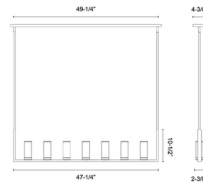

Specifications

COLOR Clear
BODY FINISH Urban Bronze
WATTAGE 35W
DIMMER Standard 120V
DIMENSIONS 43"L x 4.3"W x 10.4"H
BULB NOT INCLUDED 7 x B11/Candelabra (E12)/5W/120V LED
OTHER BULB OPTIONS 7 x B10/Candelabra (E12)/120V LED
7 x B10/Candelabra (E12)/60W/120V Incandescent
COUNTRY OF ORIGIN China

Technical Information

PRODUCT DIMENSIONS Rods: Two 6" and Six 12" Included

Shown in urban bronze / clear

CLICK TO VIEW PRODUCT

Notes: