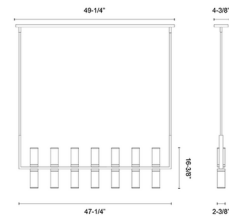

Specifications

COLOR Clear
BODY FINISH Urban Bronze
WATTAGE 35W
DIMMER Standard 120V
DIMENSIONS 43"L x 4.3"W x 10.4"H
BULB NOT INCLUDED 7 x B11/Candelabra (E12)/5W/120V LED
OTHER BULB OPTIONS 7 x B10/Candelabra (E12)/120V LED
7 x B10/Candelabra (E12)/60W/120V Incandescent
COUNTRY OF ORIGIN China

Technical Information

PRODUCT DIMENSIONS Rods: Two 6" and Six 12" Included

Shown in urban bronze / clear

CLICK TO VIEW PRODUCT

Notes: