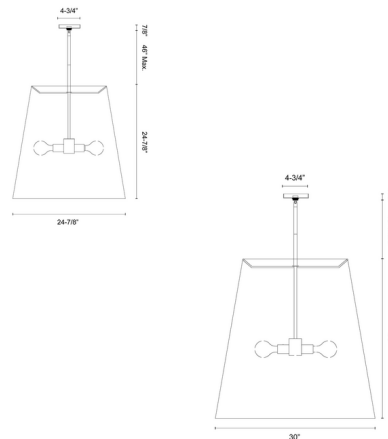

Description

The Calor Pendant will add a stylish and classic statement to any interior space of your home. Features a luminous gold interior combined with linen exterior in soft neutral tones of White, Black and Gray. Finished in Urban Bronze or Vintage brass and available in two sizes. Canopy: 4.8 inch diameter. UL listed.

Specifications

COLOR Black
BODY FINISH Urban Bronze
WATTAGE 24W
DIMMER Standard 120V
DIMENSIONS 24.8"W x 24.9"H
BULB NOT INCLUDED 3 x A19/Medium (E26)/8W/120V LED
OTHER BULB OPTIONS 3 x A19/Medium (E26)/120V LED
3 x A19/Medium (E26)/60W/120V Incandescent
COUNTRY OF ORIGIN China

Technical Information

PRODUCT DIMENSIONS Stems: One 6" and Three 12" Included

Shown in urban bronze / black

CLICK TO VIEW PRODUCT

Notes: