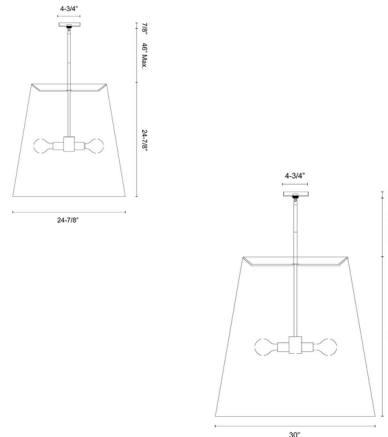

Specifications

COLOR	Black
BODY FINISH	Urban Bronze
WATTAGE	24W
DIMMER	Standard 120V
DIMENSIONS	24.8"W x 24.9"H
BULB NOT INCLUDED	3 x A19/Medium (E26)/8W/120V LED
OTHER BULB OPTIONS	3 x A19/Medium (E26)/120V LED 3 x A19/Medium (E26)/60W/120V Incandescent
COUNTRY OF ORIGIN	China

Technical Information

PRODUCT DIMENSIONS Stems: One 6" and Three 12" Included

Shown in urban bronze / black

CLICK TO VIEW PRODUCT

Notes: