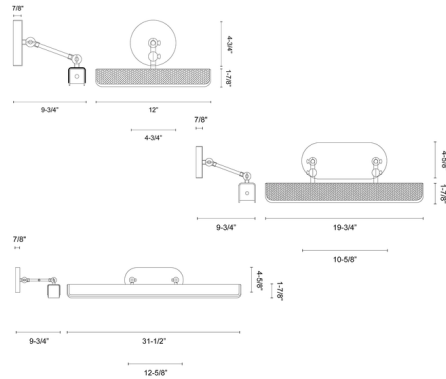

Specifications

COLOR	N/A
BODY FINISH	Aged Nickel / Tuxedo Leather
WATTAGE	12W
DIMMER	Low Voltage Electronic
DIMENSIONS	11.9"W x 1.6"H x 7.3"D
INTEGRATED LED MODULE	1 x LED/12W/120V LED
COUNTRY OF ORIGIN	China

Technical Information

PRODUCT DIMENSIONS	Backplate: 4.8" Dia.
COLOR RENDERING	90 CRI
LAMP COLOR	2700K
LUMENS/WATT	41.67
LUMINOUS FLUX	500 lumens

Shown in aged nickel / tuxedo leather

CLICK TO VIEW PRODUCT