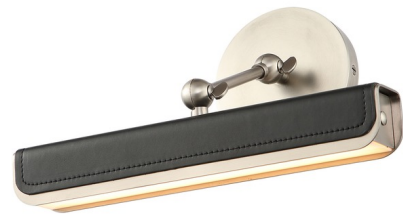

## Valise Picture Light

By Alora

### Description

The Valise Linear Pendant relives memories of past adventures without ever having to leave the comfort of your home. Valise is a unique fixture inspired by vintage luxury luggage. Premium vegan leather combines with LED lighting and a metal base for an unforgettable piece. Available in Vintage Brass with Cognac Leather or Tuxedo Leather or Aged Nickel with Tuxedo Leather in three sizes. ETL listed.

### Specifications

COLOR	N/A
BODY FINISH	Aged Nickel / Tuxedo Leather
WATTAGE	12W
DIMMER	Low Voltage Electronic
DIMENSIONS	11.9"W x 1.6"H x 7.3"D
INTEGRATED LED MODULE	1 x LED/12W/120V LED
COUNTRY OF ORIGIN	China

### Technical Information

PRODUCT DIMENSIONS	Backplate: 4.8" Dia.
COLOR RENDERING	90 CRI
LAMP COLOR	2700K
LUMENS/WATT	41.67
LUMINOUS FLUX	500 lumens

Shown in aged nickel / tuxedo leather

CLICK TO VIEW PRODUCT