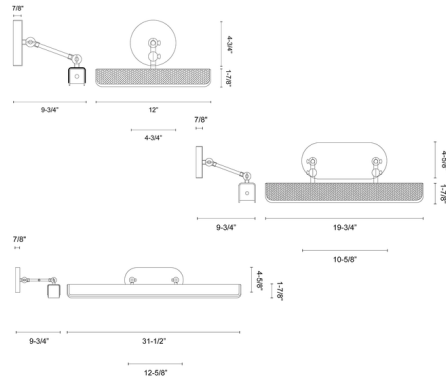

### Specifications

COLOR	N/A
BODY FINISH	Aged Nickel / Tuxedo Leather
WATTAGE	12W
DIMMER	Low Voltage Electronic
DIMENSIONS	11.9"W x 1.6"H x 7.3"D
INTEGRATED LED MODULE	1 x LED/12W/120V LED
COUNTRY OF ORIGIN	China

### Technical Information

PRODUCT DIMENSIONS	Backplate: 4.8" Dia.
COLOR RENDERING	90 CRI
LAMP COLOR	2700K
LUMENS/WATT	41.67
LUMINOUS FLUX	500 lumens

Shown in aged nickel / tuxedo leather

CLICK TO VIEW PRODUCT