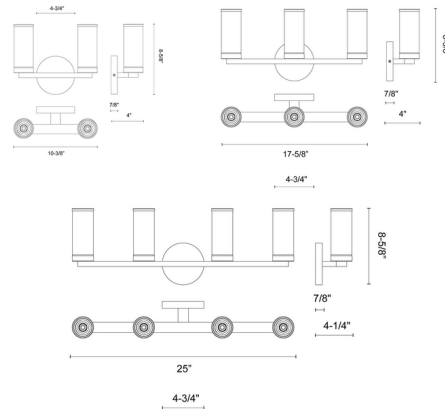

Specifications

COLOR	Clear
BODY FINISH	Polished Nickel
WATTAGE	10W
DIMMER	Standard 120V
DIMENSIONS	10.3"W x 8.6"H x 3.9"D
BULB NOT INCLUDED	2 x B11/Candelabra (E12)/5W/120V LED
OTHER BULB OPTIONS	2 x B10/Candelabra (E12)/120V LED 2 x B10/Candelabra (E12)/60W/120V Incandescent
COUNTRY OF ORIGIN	China

Technical Information

PRODUCT DIMENSIONS	Backplate: 4.8" Dia.
--------------------	----------------------

Shown in polished nickel / clear

CLICK TO VIEW PRODUCT

Notes: