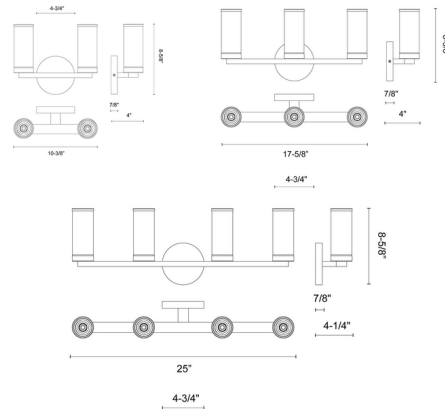

Specifications

COLOR	Clear
BODY FINISH	Polished Nickel
WATTAGE	10W
DIMMER	Standard 120V
DIMENSIONS	10.3"W x 8.6"H x 3.9"D
BULB NOT INCLUDED	2 x B11/Candelabra (E12)/5W/120V LED
OTHER BULB OPTIONS	2 x B10/Candelabra (E12)/120V LED 2 x B10/Candelabra (E12)/60W/120V Incandescent
COUNTRY OF ORIGIN	China

Technical Information

PRODUCT DIMENSIONS Backplate: 4.8" Dia.

Shown in polished nickel / clear

CLICK TO VIEW PRODUCT

Notes: