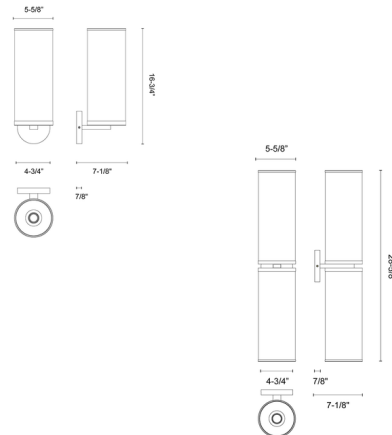

By Alora

Description

The Revolve II Wall Sconce is a bolder version of its sister sconce. It evokes the elegance of antique candle holders on a large scale, perfect in a variety of styles. Clear glass tubes are accented with metal rings and finished in Urban Bronze, Polished Nickel, or Natural Brass. Available in single and double light options. UL listed.

Shown in urban bronze / clear

Specifications

COLOR	Clear
BODY FINISH	Urban Bronze
WATTAGE	60W
DIMMER	Standard 120V
DIMENSIONS	5.6"W x 16.9"H x 7.1"D
BULB NOT INCLUDED	1 x T10/Medium (E26)/60W/120V Incandescent
OTHER BULB OPTIONS	1 x T10/Medium (E26)/120V LED
COUNTRY OF ORIGIN	China