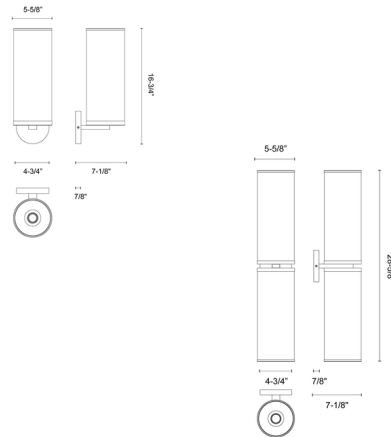

By Alora

Description

The Revolve II Wall Sconce is a bolder version of its sister sconce. It evokes the elegance of antique candle holders on a large scale, perfect in a variety of styles. Clear glass tubes are accented with metal rings and finished in Urban Bronze, Polished Nickel, or Natural Brass. Available in single and double light options. UL listed.

Shown in urban bronze / clear

Specifications

COLOR	Clear
BODY FINISH	Urban Bronze
WATTAGE	60W
DIMMER	Standard 120V
DIMENSIONS	5.6"W x 16.9"H x 7.1"D
BULB NOT INCLUDED	1 x T10/Medium (E26)/60W/120V Incandescent
OTHER BULB OPTIONS	1 x T10/Medium (E26)/120V LED
COUNTRY OF ORIGIN	China