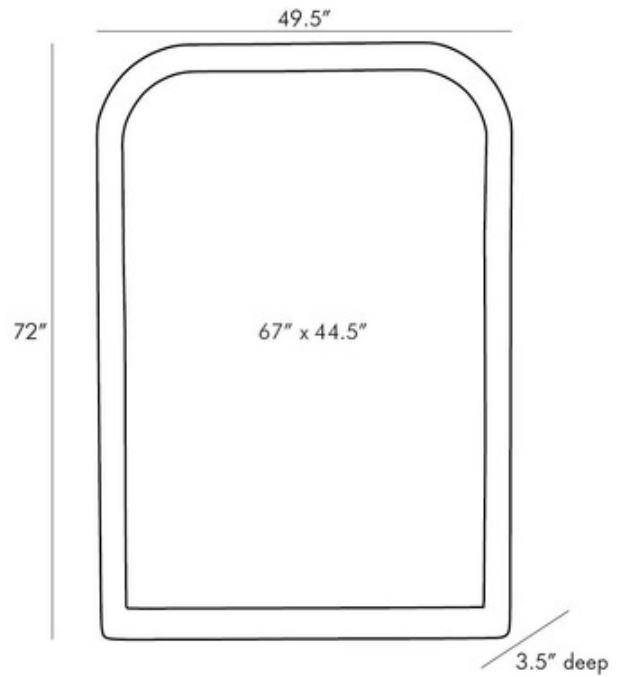

BRAND

Arteriors Home

DESCRIPTION

The Bentley Mirror evokes a traditional sense of style while brightening your space. This large scale mirror has a rustic aesthetic. The wood frame is accentuated by a dark Walnut finish highlighting its natural grains. The smooth arched top lends an architectural touch. A classic piece for a grand entryway or over a mantel. ADA compliant.

COLOR	N/A
BODY FINISH	Dark Walnut
WATTAGE	N/A
DIMMER	N/A
DIMENSIONS	49.5"W x 72"H x 3.5"D
LAMP	N/A

SPEC #

AHM891655

COMPANY

PROJECT

FIXTURE TYPE

APPROVED BY

DATE