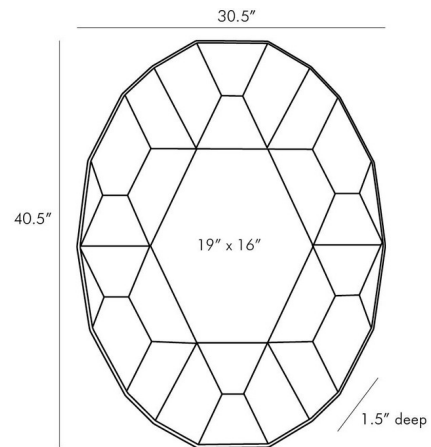

By Arteriors Home

Description

The Callen Mirror brings depth and dimension to your space. A sleek geometric pattern surrounds the hexagon shaped glass center, creating a reflective tortoiseshell appearance. Framed in natural Iron, the heavily antiqued, outer mirrored panels provide warm and cool tones. Security cleat hanging hardware allows for horizontal and vertical display. ADA compliant.

Shown in natural iron

Specifications

COLOR	N/A
BODY FINISH	Natural Iron
WATTAGE	N/A
DIMMER	N/A
DIMENSIONS	30.5"W x 40.5"H x 1.5"D
BULB	N/A

CLICK TO VIEW PRODUCT

Notes: