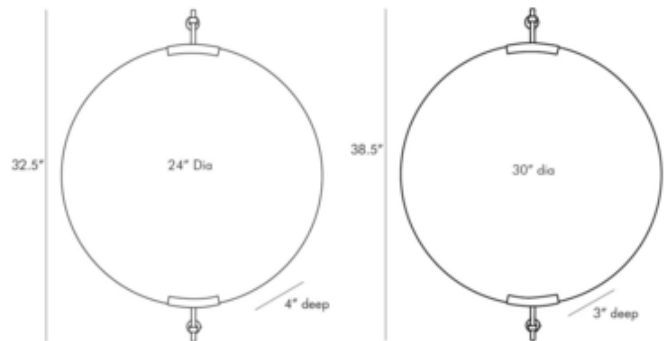

Technical Information

PRODUCT DIMENSIONS	Hanger: Security Cleat

ITEM NUMBER	AHM891661

COMPANY	PROJECT	FIXTURE TYPE	APPROVED BY	DATE