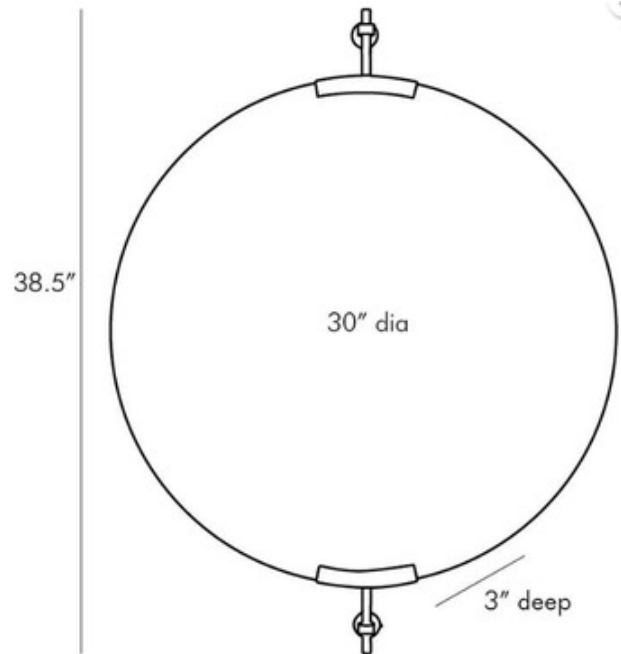

**BRAND**

Arteriors Home

**DESCRIPTION**

The Madden Round Mirror offers a chic, versatile look that will add depth to your space. Features a plain glass mirror with rounded edges held into place with two wall brackets. Can be mounted in a vertical or horizontal position.

<b>COLOR</b>	N/A
<b>BODY FINISH</b>	Polished Nickel
<b>WATTAGE</b>	N/A
<b>DIMMER</b>	N/A
<b>DIMENSIONS</b>	30"W x 38.5"H x 3"D
<b>LAMP</b>	N/A

*Technical Information*

<b>PRODUCT DIMENSIONS</b>	Hanger: Security Cleat
---------------------------	------------------------

**SPEC #**

AHM891661

COMPANY

PROJECT

FIXTURE TYPE

APPROVED BY

DATE