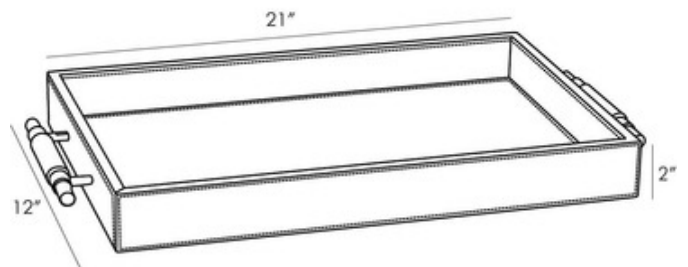

**BRAND**

Arteriors Home

**DESCRIPTION**

The Bartlett Tray balances natural characteristics and modern aesthetics. A classic Morel Leather tray is fitted with natural-found Horn Handles, affixed to the leather with iron finished in Antique Brass. This tray defines stylish serving.

COLOR	N/A
BODY FINISH	N/A
WATTAGE	N/A
DIMMER	N/A
DIMENSIONS	21"W x 2"H x 12"D
LAMP	N/A

SPEC #

AHM891663

COMPANY

PROJECT

FIXTURE TYPE

APPROVED BY

DATE