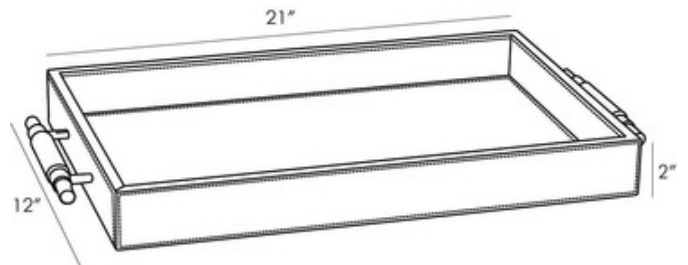

BRAND

Arteriors Home

DESCRIPTION

The Bartlett Tray balances natural characteristics and modern aesthetics. A classic Morel Leather tray is fitted with natural-found Horn Handles, affixed to the leather with iron finished in Antique Brass. This tray defines stylish serving.

COLOR	N/A
BODY FINISH	N/A
WATTAGE	N/A
DIMMER	N/A
DIMENSIONS	21"W x 2"H x 12"D
LAMP	N/A

SPEC #

AHM891663

COMPANY

PROJECT

FIXTURE TYPE

APPROVED BY

DATE