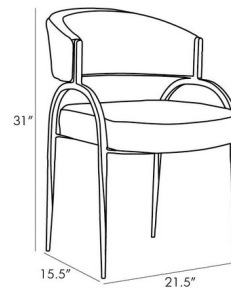

By Arteriors Home

Description

The Bahati Chair features a curved back and large seat rest on a perfectly poised iron frame to compose its foundation. Natural iron has been hand-forged, yielding delicate details along its thin frame.

Shown in natural iron / bordeaux

Specifications

COLOR	Bordeaux
BODY FINISH	Natural Iron
WATTAGE	N/A
DIMMER	N/A
DIMENSIONS	21.5"W x 31"H x 15.5"D
BULB	N/A

CLICK TO VIEW PRODUCT

Notes: