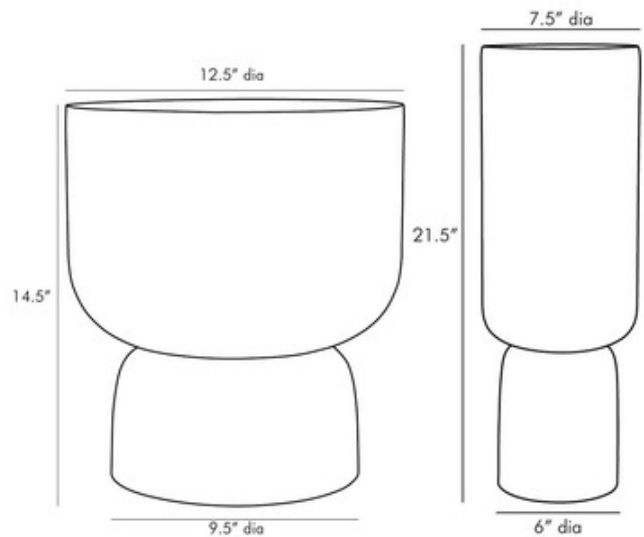

BRAND

Arteriors Home

DESCRIPTION

The Ashton Vase is an elegant accompaniment to any interior with its stately form and Burnt Smoke Luster glass that's trimmed with a vintage Brass band. This watertight vase is ideal of flowers or candles. Available in a tall or short height.

SHADE COLOR	N/A
BODY FINISH	N/A
WATTAGE	N/A
DIMMER	N/A
DIMENSIONS	7.5"W x 21.5"H x 6"D
LAMP	N/A

ITEM NUMBER

AHM891672

COMPANY

PROJECT

FIXTURE TYPE

APPROVED BY

DATE