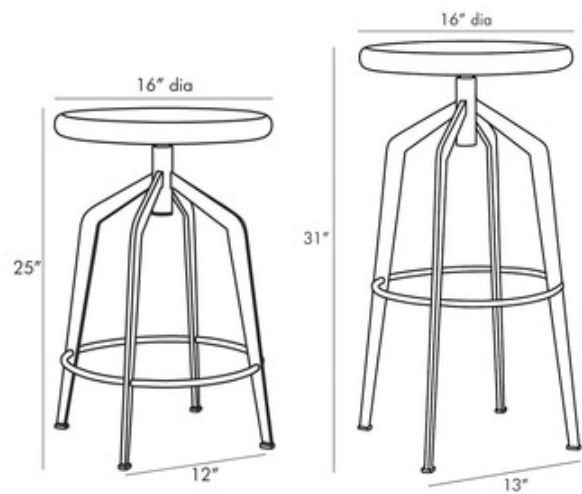

BRAND

Arteriors Home

DESCRIPTION

The Benji Stool simple silhouette brings a sleek style with its slender legs, natural iron base and smooth, round wood seat. Finished in Brown Smoke, the Benji's seat swivels to add a primary function to this versatile stool.

Shown in: Natural Iron

SHADE COLOR	N/A
BODY FINISH	Natural Iron
LAMP	N/A
WATTAGE	N/A
DIMMER	N/A
DIMENSIONS	16"W x 25"H x 12"D

PRODUCT NUMBER	AHM891679
-----------------------	-----------

COMPANY	PROJECT	FIXTURE TYPE	APPROVED BY	DATE