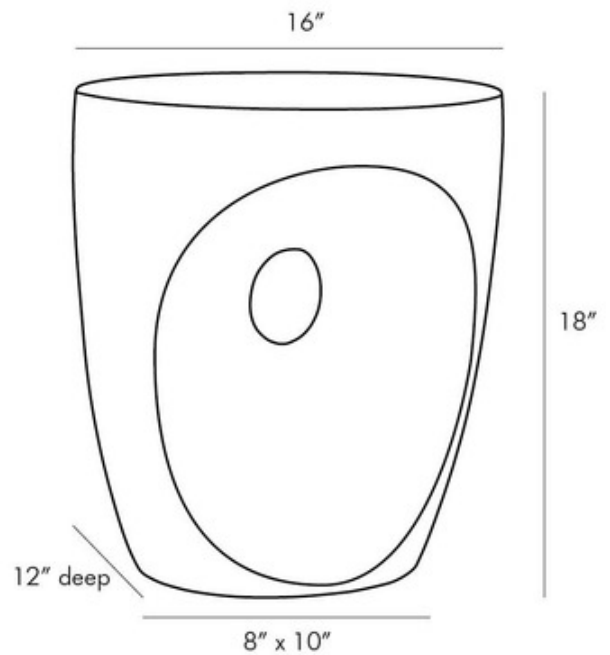

BRAND

Arteriors Home

DESCRIPTION

The Brett Accent Table brings avant garde elements that define this sculpted piece. Lightweight concrete with a Matte Black finish composes the functional foundation in a traditional drum style shape. The unique open construction of the concave faade brings a museum-like quality to your interior or exterior space.

Shown in: Matte Black

SHADE COLOR	N/A
BODY FINISH	Matte Black
LAMP	N/A
WATTAGE	N/A
DIMMER	N/A
DIMENSIONS	16"W x 18"H x 12"D

PRODUCT NUMBER AHM891681

COMPANY	PROJECT	FIXTURE TYPE	APPROVED BY	DATE