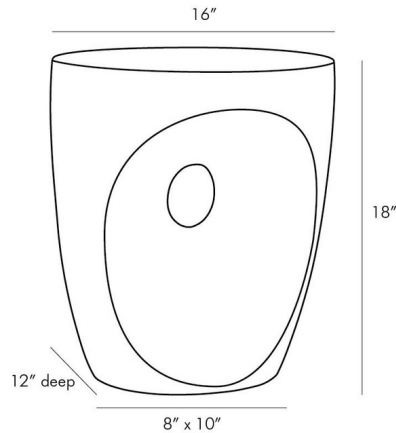

### Specifications

COLOR	N/A
BODY FINISH	Matte Black
WATTAGE	N/A
DIMMER	N/A
DIMENSIONS	16"W x 18"H x 12"D
BULB	N/A

CLICK TO VIEW PRODUCT

Notes: