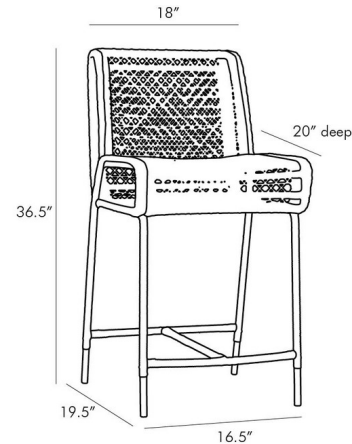

By Arteriors Home

Description

The Cameron Counter Stool brings a rustic vibe to your interior space. Thinly sliced pieces of rattan peel are steamed and bent by hand to shape this simple seat. A chestnut Brown wash finish with exposed feet work to enhance its natural characteristics while the double-layer of its open form seat adds airiness. With no arms and a slightly angled back, this stool easily slides under any counter top.

Shown in brown

Specifications

COLOR	N/A
BODY FINISH	Brown
WATTAGE	N/A
DIMMER	N/A
DIMENSIONS	18"W x 36.5"H x 19.5"D
BULB	N/A

CLICK TO VIEW PRODUCT

Notes: