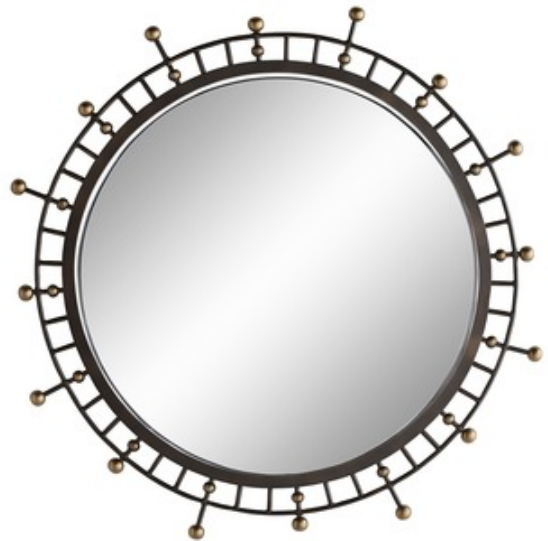

BRAND

Arteriors Home

DESCRIPTION

The Colleen Mirror offers a visually striking sunburst-inspired mirror. Forged iron finished in Bronze encircles a plain glass mirror trimmed with a beveled edge. Antique Brass finished iron accents surround the frame, steering this piece in a slightly nautical direction. Hang over a console table, in a hallway or above a fireplace to add dimension to a room. Actual mirror size is 30 inch diameter.

COLOR	Antique Brass
BODY FINISH	Bronze
WATTAGE	N/A
DIMMER	N/A
DIMENSIONS	42"W x 42"H x 1.5"D
LAMP	N/A

Technical Information

PRODUCT DIMENSIONS Hanger Type: Security Cleat

SPEC # AHM891684

42" dia

30" dia

COMPANY