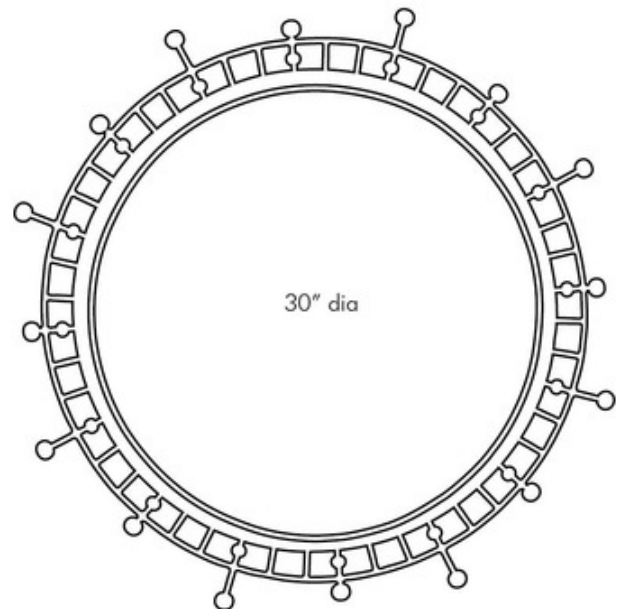

BRAND

Arteriors Home

DESCRIPTION

The Colleen Mirror offers a visually striking sunburst-inspired mirror. Forged iron finished in Bronze encircles a plain glass mirror trimmed with a beveled edge. Antique Brass finished iron accents surround the frame, steering this piece in a slightly nautical direction. Hang over a console table, in a hallway or above a fireplace to add dimension to a room. Actual mirror size is 30 inch diameter.

COLOR	Antique Brass
BODY FINISH	Bronze
WATTAGE	N/A
DIMMER	N/A
DIMENSIONS	42"W x 42"H x 1.5"D
LAMP	N/A

Technical Information

PRODUCT DIMENSIONS Hanger Type: Security Cleat

SPEC # AHM891684

42" dia

30" dia

COMPANY

PROJECT

FIXTURE TYPE

APPROVED BY

DATE