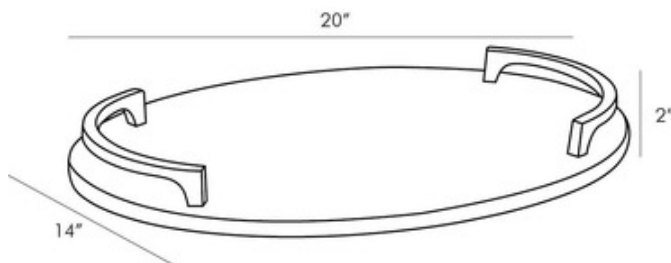

BRAND

Arteriors Home

DESCRIPTION

The Collie Tray is a polished White Marble tray that is balanced with vintage Brass rail handles that follow its oval curvature. This piece acts as a sleek solution for serving guests or as a sophisticated platform for displaying objects.

Shown in: White Marble

SHADE COLOR	N/A
BODY FINISH	White Marble
WATTAGE	N/A
DIMMER	N/A
DIMENSIONS	20"W x 2"H x 14"D
LAMP	N/A

ITEM NUMBER

AHM891685

COMPANY

PROJECT

FIXTURE TYPE

APPROVED BY