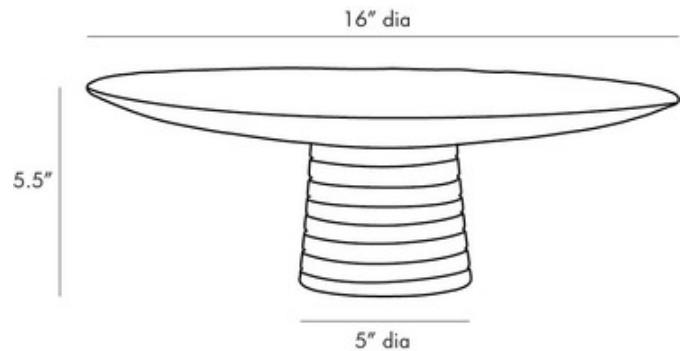

BRAND

Arteriors Home

DESCRIPTION

The Camilla Centerpiece will be the focal point of your space, either alone or with your favorite things placed on top. The Iron top is hammered and blackened into a large disk and the White marble base boasts hand chiseled ridge.

COLOR	N/A
BODY FINISH	White Marble
WATTAGE	N/A
DIMMER	N/A
DIMENSIONS	16"W x 5.5"H x 5"D
LAMP	N/A

SPEC # AHM891687

COMPANY

PROJECT

FIXTURE TYPE

APPROVED BY

DATE