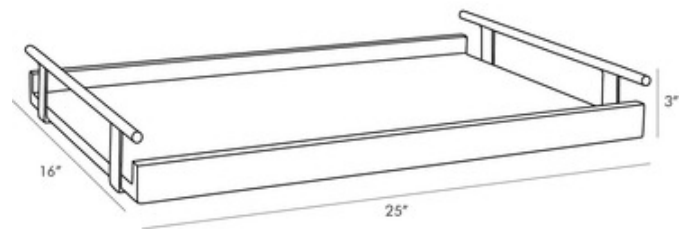

*Shown in: Gray*

<b>COLOR</b>	N/A
<b>BODY FINISH</b>	Gray
<b>WATTAGE</b>	N/A
<b>DIMMER</b>	N/A
<b>DIMENSIONS</b>	25"W x 3"H x 16"D
<b>LAMP</b>	N/A

**SPEC #**

AHM891688

COMPANY

PROJECT

FIXTURE TYPE

APPROVED BY