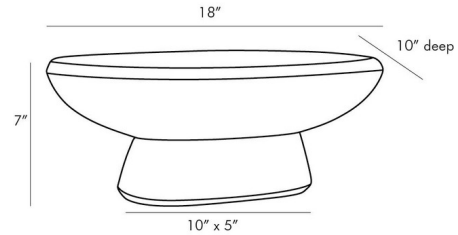

## Chelsea Centerpiece By Arteriors Home

### Description

The Chelsea Centerpiece is a clean simple piece, perfect in a variety of spaces. White concrete is molded and finished to create a profound, bowl like top that rests atop a slightly tapered, boat like base. Complements both traditional and modern decor it also doubles as an outdoor planter.

### Specifications

COLOR	N/A
BODY FINISH	White
WATTAGE	N/A
DIMMER	N/A
DIMENSIONS	18"W x 7"H x 10"D
BULB	N/A

CLICK TO VIEW PRODUCT

Notes: