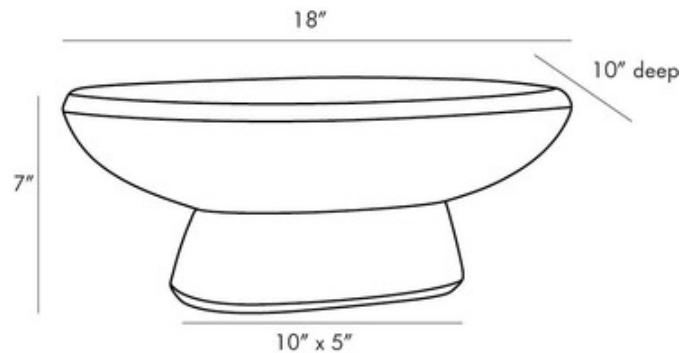

BRAND

Arteriors Home

DESCRIPTION

The Chelsea Centerpiece is a clean simple piece, perfect in a variety of spaces. White concrete is molded and finished to create a profound, bowl like top that rests atop a slightly tapered, boat like base. Complements both traditional and modern decor it also doubles as an outdoor planter.

Shown in: White

COLOR	N/A
BODY FINISH	White
WATTAGE	N/A
DIMMER	N/A
DIMENSIONS	18"W x 7"H x 10"D
LAMP	N/A

SPEC #

AHM891689

COMPANY

PROJECT

FIXTURE TYPE

APPROVED BY