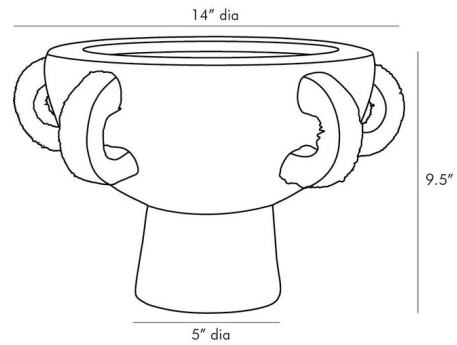

Lightology

lightology.com
866-954-4489
06-21-26

Project: _____

Company: _____

Location: _____ Fixture Type: _____

SPEC #: **AHM891691**

Approved On: _____ Approved By: _____

Clyde Centerpiece By Arteriors Home

Description

The Clyde Centerpiece creates a novel piece, perfect in a variety of spaces in your home. Terracotta is molded into a kylix shaped piece, finished in Fossil Gray. Five abaca wrapped handles complete the look.

Shown in fossil gray

Specifications

COLOR	N/A
BODY FINISH	Fossil Gray
WATTAGE	N/A
DIMMER	N/A
DIMENSIONS	14"W x 9.5"H x 5"D
BULB	N/A

CLICK TO VIEW PRODUCT

Notes: