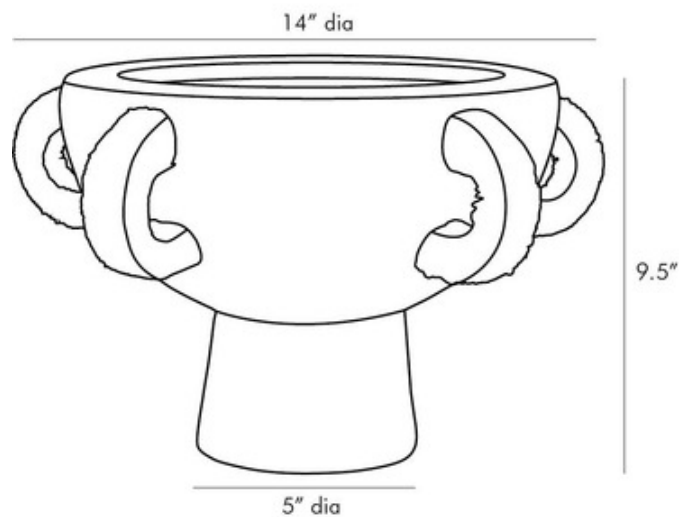

**BRAND**

Arteriors Home

**DESCRIPTION**

The Clyde Centerpiece creates a novel piece, perfect in a variety of spaces in your home. Terracotta is molded into a kylix shaped piece, finished in Fossil Gray. Five abaca wrapped handles complete the look.

*Shown in: Fossil Gray*

<b>SHADE COLOR</b>	N/A
<b>BODY FINISH</b>	Fossil Gray
<b>LAMP</b>	N/A
<b>WATTAGE</b>	N/A
<b>DIMMER</b>	N/A
<b>DIMENSIONS</b>	14"W x 9.5"H x 5"D

**ITEM NUMBER** AHM891691

COMPANY	PROJECT	FIXTURE TYPE	APPROVED BY	DATE