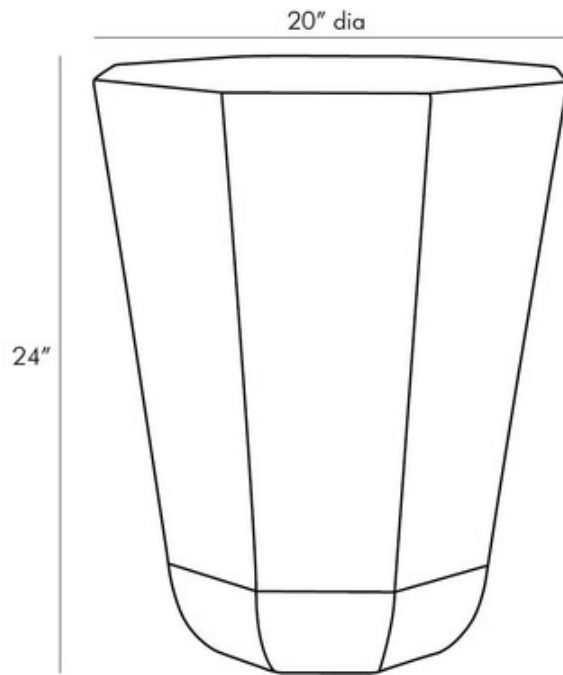

Clarendon Side Table

Description:

The Clarendon Side Table is a sleek and stylish piece, created by geometric details. The tapered design of the octagonal form is defined by sharp angles and smooth surfaces. A Navy lacquer finish adds a classic appeal to this piece, while the gold finish completes the look.

Shown in: Blue

Price: \$1300.00

- Shade Color: N/A
- Body Finish: Blue
- Lamp: N/A
- Wattage: N/A
- Dimmer: N/A
- Dimensions: 20"W x 24"H

Product Number: AHM891693		
Company:	Fixture Type:	Jun 05, 2020
Project:	Approved By:	