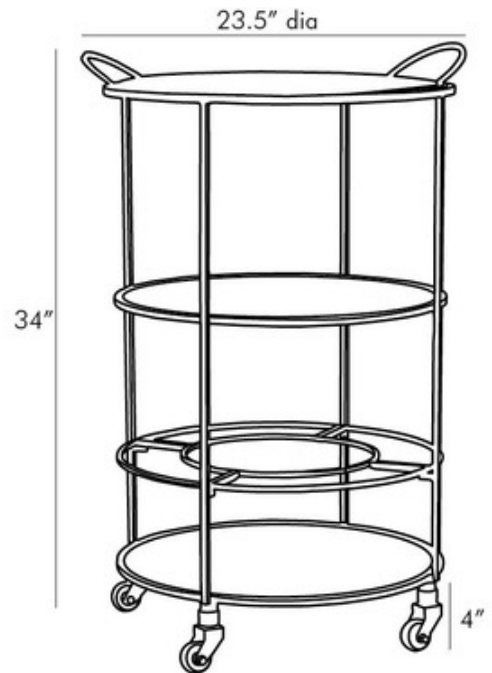

BRAND

Arteriors Home

DESCRIPTION

The Crestwood Bar Cart will encourage you to serve your guests in style at your next soiree with this savvy bar cart. A minimalistic, Antique Brass finished iron frame features three-tiered, Black glass shelves to stylishly stow mixers and hors d'oeuvres. The top tray is removable and the circular bottom rack is designed to hold bottles, making catering a cinch. Rolling casters allow for easy mobility but lock when a stationary setting is desired.

COLOR	Black
BODY FINISH	Antique Brass
WATTAGE	N/A
DIMMER	N/A
DIMENSIONS	23.5"W x 34"H x 4"D
LAMP	N/A

SPEC # AHM891696

COMPANY

PROJECT

FIXTURE TYPE

APPROVED BY

DATE