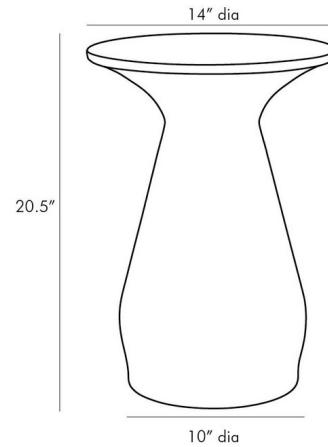

### Description

The Haven Accent Table features a gently rounded, hand-formed base that culminates to a flat top resting on a tapered neck. The finish cools down the shapely silhouette, accentuating each curve of its smooth iron surface.

Shown in carbon

### Specifications

COLOR	N/A
BODY FINISH	Carbon
WATTAGE	N/A
DIMMER	N/A
DIMENSIONS	14"W x 20.5"H x 10"D
BULB	N/A

CLICK TO VIEW PRODUCT

Notes: