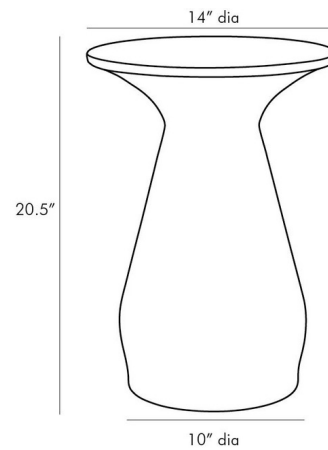

### Description

The Haven Accent Table features a gently rounded, hand-formed base that culminates to a flat top resting on a tapered neck. The finish cools down the shapely silhouette, accentuating each curve of its smooth iron surface.

Shown in carbon

### Specifications

COLOR	N/A
BODY FINISH	Carbon
WATTAGE	N/A
DIMMER	N/A
DIMENSIONS	14"W x 20.5"H x 10"D
BULB	N/A

CLICK TO VIEW PRODUCT

Notes: