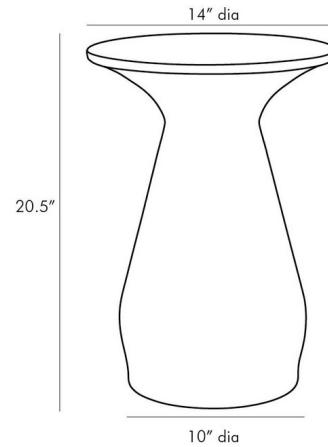

Shown in carbon

Specifications

COLOR	N/A
BODY FINISH	Carbon
WATTAGE	N/A
DIMMER	N/A
DIMENSIONS	14"W x 20.5"H x 10"D
BULB	N/A

CLICK TO VIEW PRODUCT

Notes: