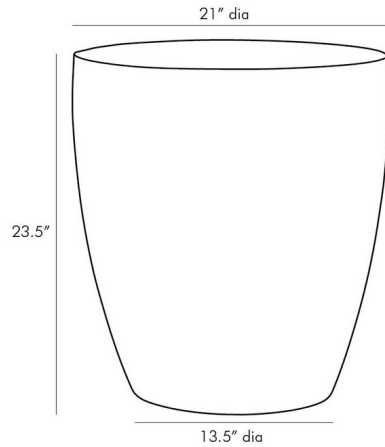

Lightology

lightology.com
866-954-4489
04-27-26

Project: _____

Company: _____

Location: _____ Fixture Type: _____

SPEC #: **AHM891698**

Approved On: _____ Approved By: _____

Jacob Side Table By Arteriors Home

Description

The Jacob Side Table has arrow wood slats that wrap upwards from the sides of the planked drum style frame. The natural grain of the solid wood top are highlighted by the Tobacco finish. A rustic complement to a variety of decor styles.

Shown in tobacco

Specifications

COLOR	N/A
BODY FINISH	Tobacco
WATTAGE	N/A
DIMMER	N/A
DIMENSIONS	21"W x 23.5"H x 13.5"D
BULB	N/A

CLICK TO VIEW PRODUCT

Notes: