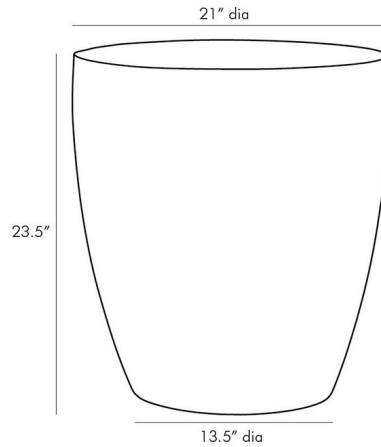

## Jacob Side Table By Arteriors Home

### Description

The Jacob Side Table has arrow wood slats that wrap upwards from the sides of the planked drum style frame. The natural grain of the solid wood top are highlighted by the Tobacco finish. A rustic complement to a variety of decor styles.

### Specifications

COLOR	N/A
BODY FINISH	Tobacco
WATTAGE	N/A
DIMMER	N/A
DIMENSIONS	21"W x 23.5"H x 13.5"D
BULB	N/A

CLICK TO VIEW PRODUCT

Notes: