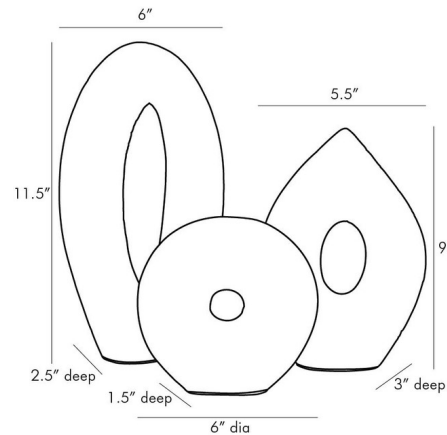

Lightology

lightology.com
866-954-4489
06-30-26

Project: _____

Company: _____

Location: _____ Fixture Type: _____

SPEC #: **AHM891707**

Approved On: _____ Approved By: _____

Coco Sculpture By Arteriors Home

Description

The Coco Sculpture is a set of three shapes that recalls mid-century design. The sleekness of these varying sized pieces works in a variety of spaces in your home. Available in White ricestone.

Shown in white

Specifications

COLOR	N/A
BODY FINISH	White
WATTAGE	N/A
DIMMER	N/A
DIMENSIONS	6"W x 11.5"H x 3"D
BULB	N/A

CLICK TO VIEW PRODUCT

Notes: