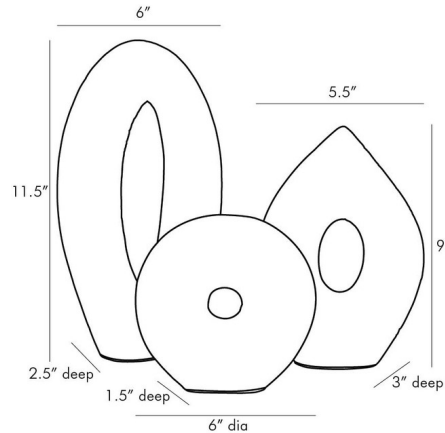

Lightology

lightology.com
866-954-4489
04-23-26

Project: _____

Company: _____

Location: _____ Fixture Type: _____

SPEC #: **AHM891707**

Approved On: _____ Approved By: _____

Coco Sculpture By Arteriors Home

Description

The Coco Sculpture is a set of three shapes that recalls mid-century design. The sleekness of these varying sized pieces works in a variety of spaces in your home. Available in White ricestone.

Shown in white

Specifications

COLOR	N/A
BODY FINISH	White
WATTAGE	N/A
DIMMER	N/A
DIMENSIONS	6"W x 11.5"H x 3"D
BULB	N/A

CLICK TO VIEW PRODUCT

Notes: