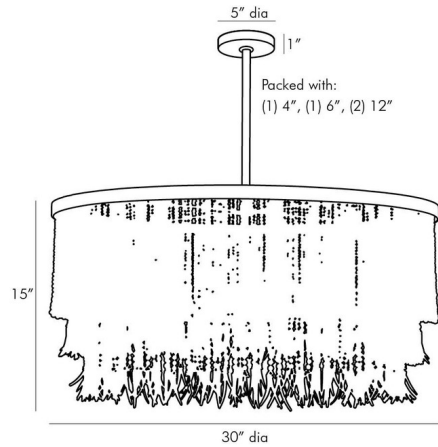

Lightology

lightology.com
866-954-4489
04-25-26

Project: _____

Company: _____

Location: _____ Fixture Type: _____

SPEC #: **AHM891727**

Approved On: _____ Approved By: _____

Baja Chandelier By Arteriors Home

Description

The Baja Chandelier is a natural take on classic design. This stunning chandelier finds balance and defines beauty with organic materials. The layered concentric construction is crafted from wood and coconut beads that are strung along an antique brass frame. Available in a Dark Gray Wash or Natural finish. UL listed.

Specifications

COLOR	Dark Gray
BODY FINISH	Antique Brass
WATTAGE	24W
DIMMER	Standard 120V
DIMENSIONS	30"W x 15"H
BULB NOT INCLUDED	3 x A19/Medium (E26)/8W/120V LED
OTHER BULB OPTIONS	3 x A19/Medium (E26)/120V LED 3 x A19/Medium (E26)/60W/120V Incandescent

CLICK TO VIEW PRODUCT

Notes: