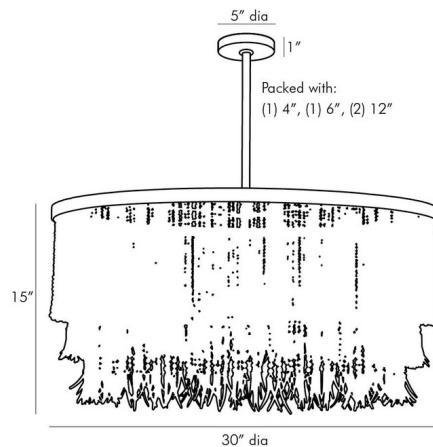

Lightology

lightology.com
866-954-4489
06-26-26

Project: _____

Company: _____

Location: _____ Fixture Type: _____

SPEC #: **AHM891727**

Approved On: _____ Approved By: _____

Baja Chandelier By Arteriors Home

Description

The Baja Chandelier is a natural take on classic design. This stunning chandelier finds balance and defines beauty with organic materials. The layered concentric construction is crafted from wood and coconut beads that are strung along an antique brass frame. Available in a Dark Gray Wash or Natural finish. UL listed.

Specifications

COLOR	Dark Gray
BODY FINISH	Antique Brass
WATTAGE	24W
DIMMER	Standard 120V
DIMENSIONS	30"W x 15"H
BULB NOT INCLUDED	3 x A19/Medium (E26)/8W/120V LED
OTHER BULB OPTIONS	3 x A19/Medium (E26)/120V LED 3 x A19/Medium (E26)/60W/120V Incandescent

CLICK TO VIEW PRODUCT

Notes: