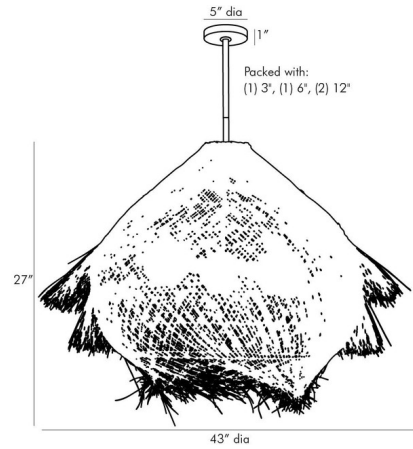

Shown in natural