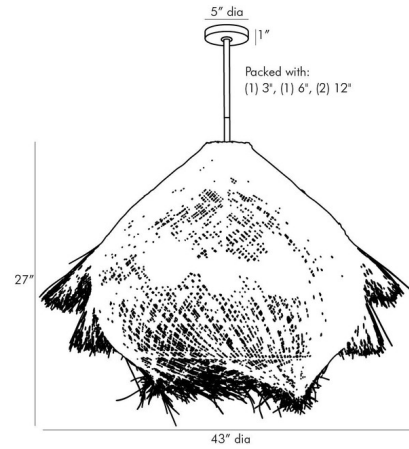

Lightology

lightology.com
866-954-4489
07-04-26

Project: _____
Company: _____
Location: _____ Fixture Type: _____
SPEC #: **AHM891730**
Approved On: _____ Approved By: _____

Ashburn Pendant By Arteriors Home

Description

The Ashburn Pendant boasts a beautiful, organic form and strong presence while remaining light and airy. Crafted from natural Buri Midribs that are woven in a way to create the appearance of a whimsical whirl. The Antique Brass finish on the down-rod is a superb element that highlights the Buri material. Another wonderful feature of the Ashburn is that this chandelier can be hung on a sloped ceiling. UL listed.

Shown in natural

Specifications

COLOR	N/A
BODY FINISH	Natural
WATTAGE	24W
DIMMER	Standard 120V
DIMENSIONS	43"W x 27"H
BULB NOT INCLUDED	3 x A19/Medium (E26)/8W/120V LED
OTHER BULB OPTIONS	3 x A19/Medium (E26)/60W/120V Incandescent