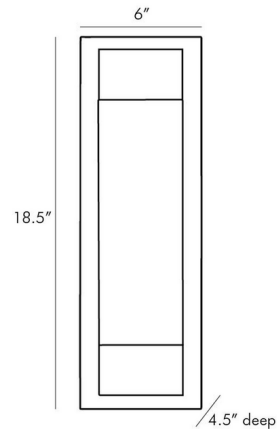

Shown in aged bronze / clear

CLICK TO VIEW PRODUCT

Notes: