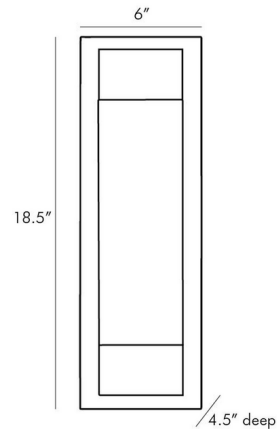

### Specifications

COLOR . . . . . Clear  
BODY FINISH . . . . . Aged Bronze  
WATTAGE . . . . . 16W  
DIMMER . . . . . Low Voltage Electronic  
DIMENSIONS . . . . . 6"W x 18.5"H x 4.5"D  
INTEGRATED LED MODULE . . . . . 2 x LED/8W/120V LED

### Technical Information

PRODUCT DIMENSIONS . . . . . Backplate: 18.5"H x 6"W  
COLOR RENDERING . . . . . 80 CRI  
LAMP COLOR . . . . . 2700K  
LUMENS/WATT . . . . . 90.00  
LUMINOUS FLUX . . . . . 720 lumens