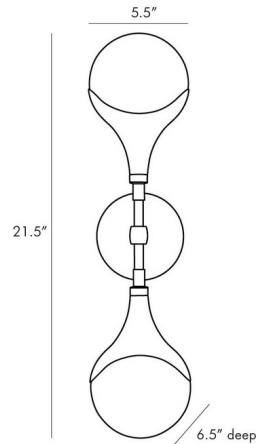

### Specifications

COLOR	Opal
BODY FINISH	Antique Brass
WATTAGE	50W
DIMMER	Standard 120V
DIMENSIONS	5.5"W x 21.5"H x 6.5"D
BULB NOT INCLUDED	2 x B10/Candelabra (E12)/25W/120V Incandescent
OTHER BULB OPTIONS	2 x B10/Candelabra (E12)/120V LED